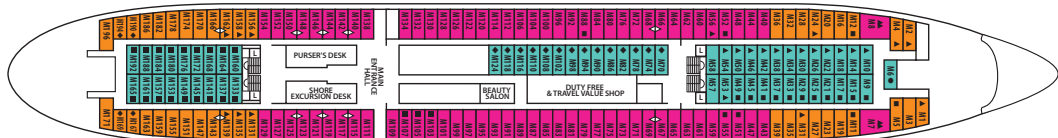

AQUAMARINE

AFT

FORE

BRIDGE DECK
SUN DECK
PROMENADE DECK
LIDO DECK
MARINA DECK
ADRIA DECK
BAHIA DECK

BRIDGE DECK

Symbol Legend

- none = 2 lower beds
- ▲ = 2 lower beds + 1 upper bed
- = 2 lower beds + 2 upper beds
- ★ = 2 lower beds + sofa
- = double bed
- = double bed + 1 lower bed
- = double bed + 1 upper bed
- ▲ = double bed + 1 lower bed + 1 upper bed
- △ = Connected Staterooms
- = Staterooms with bathtub
- = Staterooms with portholes
- ◐ = Staterooms with obstructed view

SUN DECK

PROMENADE DECK

LIDO DECK

MARINA DECK

ADRIA DECK

BAHIA DECK

CAT.	DECK	DESCRIPTION	NUMBER OF STATEROOMS
E	BAHIA	Inside Standard Stateroom, 2 lower beds, bathroom with shower	2
G	BAHIA	Inside Standard Stateroom, 2 beds or matrimonial, 3rd berth, bathroom with shower	8
F	BAHIA	Inside Standard Stateroom, 2 beds, 3rd berth, bathroom with shower	25
D	ADRIA	Inside Superior Stateroom, 2 beds or matrimonial, 3rd/4th berth, bathroom with shower	80
DA	MARINA	Inside Premium Stateroom, 2 beds or matrimonial, 3rd/4th berth, bathroom with shower	59
SDA	PROMENADE	Deluxe Inside Stateroom, 2 beds, 3rd berth, bathroom with shower	12
B	BAHIA	Outside Standard Stateroom, 2 beds or matrimonial, 3rd/4th berth, bathroom with shower	62
A	ADRIA	Outside Superior Stateroom, 2 beds or matrimonial, 3rd/4th berth, bathroom with shower	116
TB	MARINA	Outside Premium Stateroom, 2 beds or matrimonial, 3rd/4th berth, bathroom with shower	43
TA	MARINA	Outside Premium Stateroom, 2 beds, 3rd/4th berth, bathroom with shower	79
SBO	PROMENADE	Deluxe Outside Stateroom, 2 beds, bathroom with shower (obstructed view)	5
SAO	PROMENADE	Deluxe Outside Stateroom, 2 beds, bathroom with bathtub (obstructed view)	4
SB	PROMENADE	Deluxe Outside Stateroom, 2 beds, bathroom with shower	18
SA	PROMENADE	Deluxe Outside Stateroom, 2 beds, bathroom with bathtub	10
S	PROMENADE	Suite, matrimonial, bathroom with bathtub	1
RS	PROMENADE	Royal Suite	1