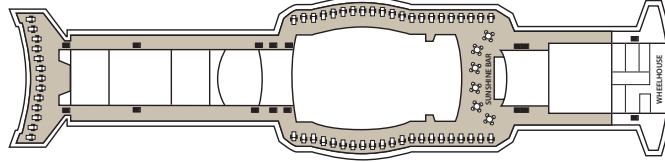

AQUAMARINE

AFT

FORE

BRIDGE DECK
SUN DECK
PROMENADE DECK
LIDO DECK
MARINA DECK
ADRIA DECK
BAHIA DECK

BRIDGE DECK

Symbol Legend

- none = 2 lower beds
- ▲ = 2 lower beds + 1 upper bed
- = 2 lower beds + 2 upper beds
- ★ = 2 lower beds + sofa
- = double bed
- = double bed + 1 lower bed
- = double bed + 1 upper bed
- ▲ = double bed + 1 lower bed + 1 upper bed
- △ = Connected Staterooms
- = Staterooms with bathtub
- = Staterooms with portholes
- ◐ = Staterooms with obstructed view

SUN DECK

PROMENADE DECK

LIDO DECK

MARINA DECK

ADRIA DECK

BAHIA DECK

CAT.	DECK	DESCRIPTION	NUMBER OF STATEROOMS
E	BAHIA	Inside Standard Stateroom, 2 lower beds, bathroom with shower	2
G	BAHIA	Inside Standard Stateroom, 2 beds or matrimonial, 3rd berth, bathroom with shower	8
F	BAHIA	Inside Standard Stateroom, 2 beds, 3rd berth, bathroom with shower	25
D	ADRIA	Inside Superior Stateroom, 2 beds or matrimonial, 3rd/4th berth, bathroom with shower	80
DA	MARINA	Inside Premium Stateroom, 2 beds or matrimonial, 3rd/4th berth, bathroom with shower	59
SDA	PROMENADE	Deluxe Inside Stateroom, 2 beds, 3rd berth, bathroom with shower	12
B	BAHIA	Outside Standard Stateroom, 2 beds or matrimonial, 3rd/4th berth, bathroom with shower	62
A	ADRIA	Outside Superior Stateroom, 2 beds or matrimonial, 3rd/4th berth, bathroom with shower	116
TB	MARINA	Outside Premium Stateroom, 2 beds or matrimonial, 3rd/4th berth, bathroom with shower	43
TA	MARINA	Outside Premium Stateroom, 2 beds, 3rd/4th berth, bathroom with shower	79
SBO	PROMENADE	Deluxe Outside Stateroom, 2 beds, bathroom with shower (obstructed view)	5
SAO	PROMENADE	Deluxe Outside Stateroom, 2 beds, bathroom with bathtub (obstructed view)	4
SB	PROMENADE	Deluxe Outside Stateroom, 2 beds, bathroom with shower	18
SA	PROMENADE	Deluxe Outside Stateroom, 2 beds, bathroom with bathtub	10
S	PROMENADE	Suite, matrimonial, bathroom with bathtub	1
RS	PROMENADE	Royal Suite	1