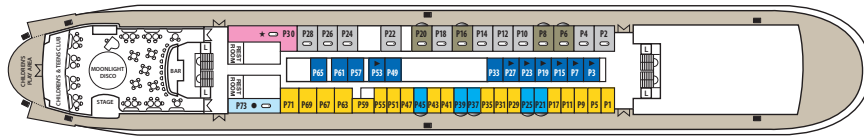

AQUAMARINE

AFT

FORE

BRIDGE DECK
SUN DECK
PROMENADE DECK
LIDO DECK
MARINA DECK
ADRIA DECK
BAHIA DECK

BRIDGE DECK

Symbol Legend

- none = 2 lower beds
- ▲ = 2 lower beds + 1 upper bed
- = 2 lower beds + 2 upper beds
- ★ = 2 lower beds + sofa
- = double bed
- = double bed + 1 lower bed
- = double bed + 1 upper bed
- ▲ = double bed + 1 lower bed + 1 upper bed
- △ = Connected Staterooms
- = Staterooms with bathtub
- = Staterooms with portholes
- ◐ = Staterooms with obstructed view

SUN DECK

PROMENADE DECK

LIDO DECK

MARINA DECK

ADRIA DECK

BAHIA DECK

CAT.	DECK	DESCRIPTION	NUMBER OF STATEROOMS
E	BAHIA	Inside Standard Stateroom, 2 lower beds, bathroom with shower	2
G	BAHIA	Inside Standard Stateroom, 2 beds or matrimonial, 3rd berth, bathroom with shower	8
F	BAHIA	Inside Standard Stateroom, 2 beds, 3rd berth, bathroom with shower	25
D	ADRIA	Inside Superior Stateroom, 2 beds or matrimonial, 3rd/4th berth, bathroom with shower	80
DA	MARINA	Inside Premium Stateroom, 2 beds or matrimonial, 3rd/4th berth, bathroom with shower	59
SDA	PROMENADE	Deluxe Inside Stateroom, 2 beds, 3rd berth, bathroom with shower	12
B	BAHIA	Outside Standard Stateroom, 2 beds or matrimonial, 3rd/4th berth, bathroom with shower	62
A	ADRIA	Outside Superior Stateroom, 2 beds or matrimonial, 3rd/4th berth, bathroom with shower	116
TB	MARINA	Outside Premium Stateroom, 2 beds or matrimonial, 3rd/4th berth, bathroom with shower	43
TA	MARINA	Outside Premium Stateroom, 2 beds, 3rd/4th berth, bathroom with shower	79
SBO	PROMENADE	Deluxe Outside Stateroom, 2 beds, bathroom with shower (obstructed view)	5
SAO	PROMENADE	Deluxe Outside Stateroom, 2 beds, bathroom with bathtub (obstructed view)	4
SB	PROMENADE	Deluxe Outside Stateroom, 2 beds, bathroom with shower	18
SA	PROMENADE	Deluxe Outside Stateroom, 2 beds, bathroom with bathtub	10
S	PROMENADE	Suite, matrimonial, bathroom with bathtub	1
RS	PROMENADE	Royal Suite	1