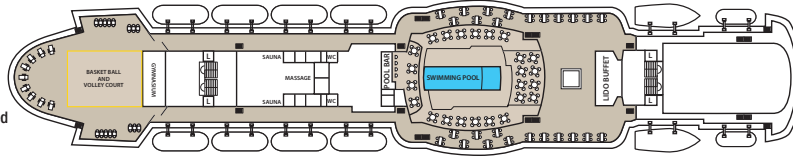

AQUAMARINE

AFT

FORE

BRIDGE DECK
SUN DECK
PROMENADE DECK
LIDO DECK
MARINA DECK
ADRIA DECK
BAHIA DECK

BRIDGE DECK

Symbol Legend

- none = 2 lower beds
- ▲ = 2 lower beds + 1 upper bed
- = 2 lower beds + 2 upper beds
- ★ = 2 lower beds + sofa
- = double bed
- = double bed + 1 lower bed
- = double bed + 1 upper bed
- ▲ = double bed + 1 lower bed + 1 upper bed
- △ = Connected Staterooms
- = Staterooms with bathtub
- = Staterooms with portholes
- ◐ = Staterooms with obstructed view

SUN DECK

PROMENADE DECK

LIDO DECK

MARINA DECK

ADRIA DECK

BAHIA DECK

CAT.	DECK	DESCRIPTION	NUMBER OF STATEROOMS
E	BAHIA	Inside Standard Stateroom, 2 lower beds, bathroom with shower	2
G	BAHIA	Inside Standard Stateroom, 2 beds or matrimonial, 3rd berth, bathroom with shower	8
F	BAHIA	Inside Standard Stateroom, 2 beds, 3rd berth, bathroom with shower	25
D	ADRIA	Inside Superior Stateroom, 2 beds or matrimonial, 3rd/4th berth, bathroom with shower	80
DA	MARINA	Inside Premium Stateroom, 2 beds or matrimonial, 3rd/4th berth, bathroom with shower	59
SDA	PROMENADE	Deluxe Inside Stateroom, 2 beds, 3rd berth, bathroom with shower	12
B	BAHIA	Outside Standard Stateroom, 2 beds or matrimonial, 3rd/4th berth, bathroom with shower	62
A	ADRIA	Outside Superior Stateroom, 2 beds or matrimonial, 3rd/4th berth, bathroom with shower	116
TB	MARINA	Outside Premium Stateroom, 2 beds or matrimonial, 3rd/4th berth, bathroom with shower	43
TA	MARINA	Outside Premium Stateroom, 2 beds, 3rd/4th berth, bathroom with shower	79
SBO	PROMENADE	Deluxe Outside Stateroom, 2 beds, bathroom with shower (obstructed view)	5
SAO	PROMENADE	Deluxe Outside Stateroom, 2 beds, bathroom with bathtub (obstructed view)	4
SB	PROMENADE	Deluxe Outside Stateroom, 2 beds, bathroom with shower	18
SA	PROMENADE	Deluxe Outside Stateroom, 2 beds, bathroom with bathtub	10
S	PROMENADE	Suite, matrimonial, bathroom with bathtub	1
RS	PROMENADE	Royal Suite	1