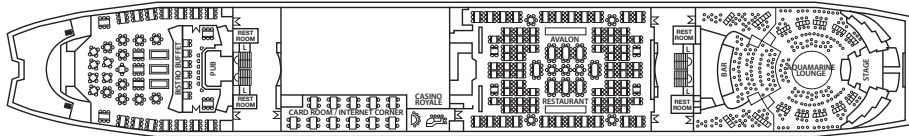

AQUAMARINE

AFT

FORE

BRIDGE DECK
SUN DECK
PROMENADE DECK
LIDO DECK
MARINA DECK
ADRIA DECK
BAHIA DECK

BRIDGE DECK

Symbol Legend

- none = 2 lower beds
- ▲ = 2 lower beds + 1 upper bed
- = 2 lower beds + 2 upper beds
- ★ = 2 lower beds + sofa
- = double bed
- = double bed + 1 lower bed
- = double bed + 1 upper bed
- ▲ = double bed + 1 lower bed + 1 upper bed
- △ = Connected Staterooms
- = Staterooms with bathtub
- = Staterooms with portholes
- ◐ = Staterooms with obstructed view

SUN DECK

PROMENADE DECK

LIDO DECK

MARINA DECK

ADRIA DECK

BAHIA DECK

CAT.	DECK	DESCRIPTION	NUMBER OF STATEROOMS
E	BAHIA	Inside Standard Stateroom, 2 lower beds, bathroom with shower	2
G	BAHIA	Inside Standard Stateroom, 2 beds or matrimonial, 3rd berth, bathroom with shower	8
F	BAHIA	Inside Standard Stateroom, 2 beds, 3rd berth, bathroom with shower	25
D	ADRIA	Inside Superior Stateroom, 2 beds or matrimonial, 3rd/4th berth, bathroom with shower	80
DA	MARINA	Inside Premium Stateroom, 2 beds or matrimonial, 3rd/4th berth, bathroom with shower	59
SDA	PROMENADE	Deluxe Inside Stateroom, 2 beds, 3rd berth, bathroom with shower	12
B	BAHIA	Outside Standard Stateroom, 2 beds or matrimonial, 3rd/4th berth, bathroom with shower	62
A	ADRIA	Outside Superior Stateroom, 2 beds or matrimonial, 3rd/4th berth, bathroom with shower	116
TB	MARINA	Outside Premium Stateroom, 2 beds or matrimonial, 3rd/4th berth, bathroom with shower	43
TA	MARINA	Outside Premium Stateroom, 2 beds, 3rd/4th berth, bathroom with shower	79
SBO	PROMENADE	Deluxe Outside Stateroom, 2 beds, bathroom with shower (obstructed view)	5
SAO	PROMENADE	Deluxe Outside Stateroom, 2 beds, bathroom with bathtub (obstructed view)	4
SB	PROMENADE	Deluxe Outside Stateroom, 2 beds, bathroom with shower	18
SA	PROMENADE	Deluxe Outside Stateroom, 2 beds, bathroom with bathtub	10
S	PROMENADE	Suite, matrimonial, bathroom with bathtub	1
RS	PROMENADE	Royal Suite	1