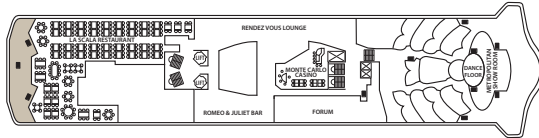

CRISTAL

AFT

FORE

Symbol Legend

- none = 2 lower beds
- = 1 lower bed + 1 upper bed
- ▣ = 2 lower beds + 1 upper bed
- = 2 lower beds + 2 upper beds
- ★ = 2 lower beds + sofa
- ★ = 2 lower beds + 2 upper beds + sofa
- = Suitable for wheelchairs
- ◁ ▷ = Connected Staterooms
- ⊕ = Staterooms with bathtub
- ⊙ = Staterooms with porthole
- ⊘ = Staterooms with obstructed view

DECK 10

DECK 9

DECK 8

DECK 7

DECK 6

DECK 5

DECK 4

DECK 3

DECK 2