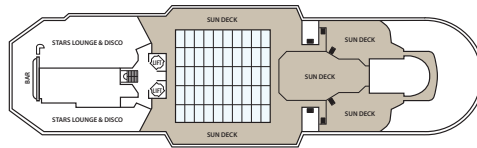

Symbol Legend

- none = 2 lower beds
- = 1 lower bed + 1 upper bed
- ▣ = 2 lower beds + 1 upper bed
- = 2 lower beds + 2 upper beds
- ★ = 2 lower beds + sofa
- ★ = 2 lower beds + 2 upper beds + sofa
- = Suitable for wheelchairs
- ◁ ▷ = Connected Staterooms
- ⊕ = Staterooms with bathtub
- ⊙ = Staterooms with porthole
- ⊘ = Staterooms with obstructed view

DECK 10