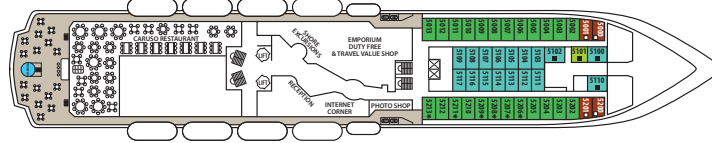

CRISTAL

AFT

FORE

Symbol Legend

- none = 2 lower beds
- = 1 lower bed + 1 upper bed
- ▣ = 2 lower beds + 1 upper bed
- = 2 lower beds + 2 upper beds
- ★ = 2 lower beds + sofa
- ★ = 2 lower beds + 2 upper beds + sofa
- = Suitable for wheelchairs
- ◁ ▷ = Connected Staterooms
- ⊕ = Staterooms with bathtub
- ⊙ = Staterooms with porthole
- ⊘ = Staterooms with obstructed view

DECK 10

DECK 9

DECK 8

DECK 7

DECK 6

DECK 5

DECK 4

DECK 3

DECK 2