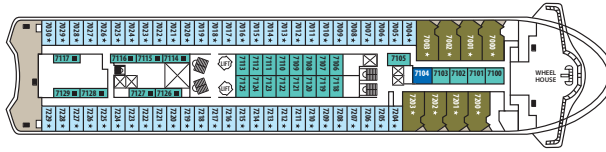

CRISTAL

AFT

FORE

Symbol Legend

- none = 2 lower beds
- = 1 lower bed + 1 upper bed
- ▣ = 2 lower beds + 1 upper bed
- = 2 lower beds + 2 upper beds
- ★ = 2 lower beds + sofa
- ★ = 2 lower beds + 2 upper beds + sofa
- = Suitable for wheelchairs
- ◁ ▷ = Connected Staterooms
- ⊕ = Staterooms with bathtub
- ⊙ = Staterooms with porthole
- ⊘ = Staterooms with obstructed view

DECK 10

DECK 9

DECK 8

DECK 7

DECK 6

DECK 5

DECK 4

DECK 3

DECK 2