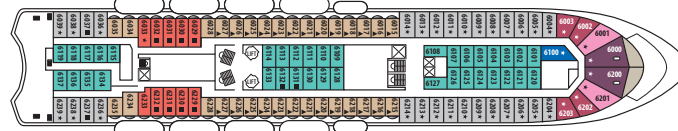

CRISTAL

AFT

FORE

Symbol Legend

- none = 2 lower beds
- = 1 lower bed + 1 upper bed
- ▣ = 2 lower beds + 1 upper bed
- = 2 lower beds + 2 upper beds
- ★ = 2 lower beds + sofa
- ★ = 2 lower beds + 2 upper beds + sofa
- = Suitable for wheelchairs
- ◁ ▷ = Connected Staterooms
- ⊕ = Staterooms with bathtub
- ⊙ = Staterooms with porthole
- ⊘ = Staterooms with obstructed view

DECK 10

DECK 9

DECK 8

DECK 7

DECK 6

DECK 5

DECK 4

DECK 3

DECK 2