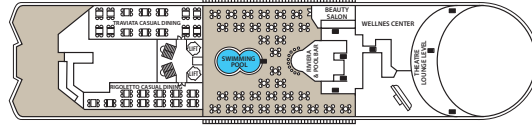

CRISTAL

AFT

FORE

Symbol Legend

- none = 2 lower beds
- = 1 lower bed + 1 upper bed
- ▣ = 2 lower beds + 1 upper bed
- = 2 lower beds + 2 upper beds
- ★ = 2 lower beds + sofa
- ★ = 2 lower beds + 2 upper beds + sofa
- = Suitable for wheelchairs
- ◁ ▷ = Connected Staterooms
- ⊕ = Staterooms with bathtub
- ⊙ = Staterooms with porthole
- ⊘ = Staterooms with obstructed view

DECK 10

DECK 9

DECK 8

DECK 7

DECK 6

DECK 5

DECK 4

DECK 3

DECK 2