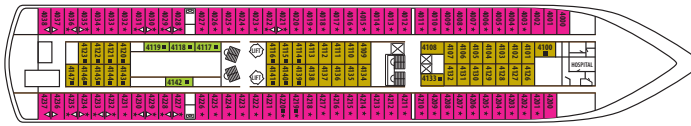

CRISTAL

AFT

FORE

Symbol Legend

- none = 2 lower beds
- = 1 lower bed + 1 upper bed
- ▣ = 2 lower beds + 1 upper bed
- = 2 lower beds + 2 upper beds
- ★ = 2 lower beds + sofa
- ★ = 2 lower beds + 2 upper beds + sofa
- = Suitable for wheelchairs
- ◁ ▷ = Connected Staterooms
- ⊕ = Staterooms with bathtub
- ⊙ = Staterooms with porthole
- ⊘ = Staterooms with obstructed view

DECK 10

DECK 9

DECK 8

DECK 7

DECK 6

DECK 5

DECK 4

DECK 3

DECK 2